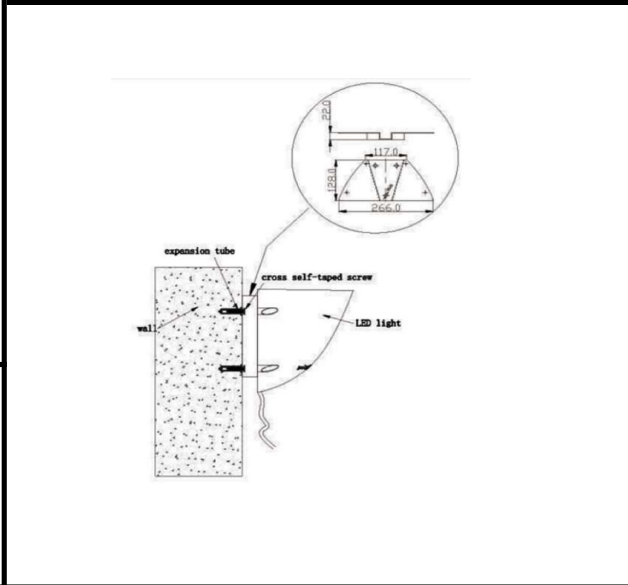

Sovitron Interior Pvt.Ltd.

<b>Model Name</b>	SILAS-WL1 Wall Light/DL-OJS-WL1C-35
<b>Description</b>	Wall light

Technical description	Image
-----------------------	-------

<b>Dimension</b>	L=266mm H=128mm
<b>Frame</b>	Aluminium Die-cast
<b>Color Tempertaure</b>	3000K
<b>Power</b>	35W
<b>Total Luminous Flux</b>	1400 lm
<b>Efficacy</b>	40 lm/W
<b>IP rating</b>	66
<b>Beam angle</b>	2/14.6/15.2/65 Degree
<b>Color Rendering</b>	≥80
<b>Mounting</b>	Surface
<b>Optics</b>	Glass lens
<b>Dimming</b>	NON-Dimmable
<b>Operating Voltage</b>	220-240 VAC
<b>Standard Lifetime</b>	L70 minimum at 50,000 burning hours

**Dimension diagram**

**Remarks:-**

Address: Plot #7 Saroorpur-Nangla Industrial Area,Ballabgarh-Sohna Road,Faridabad-121005  
Email: info@sovitron.com